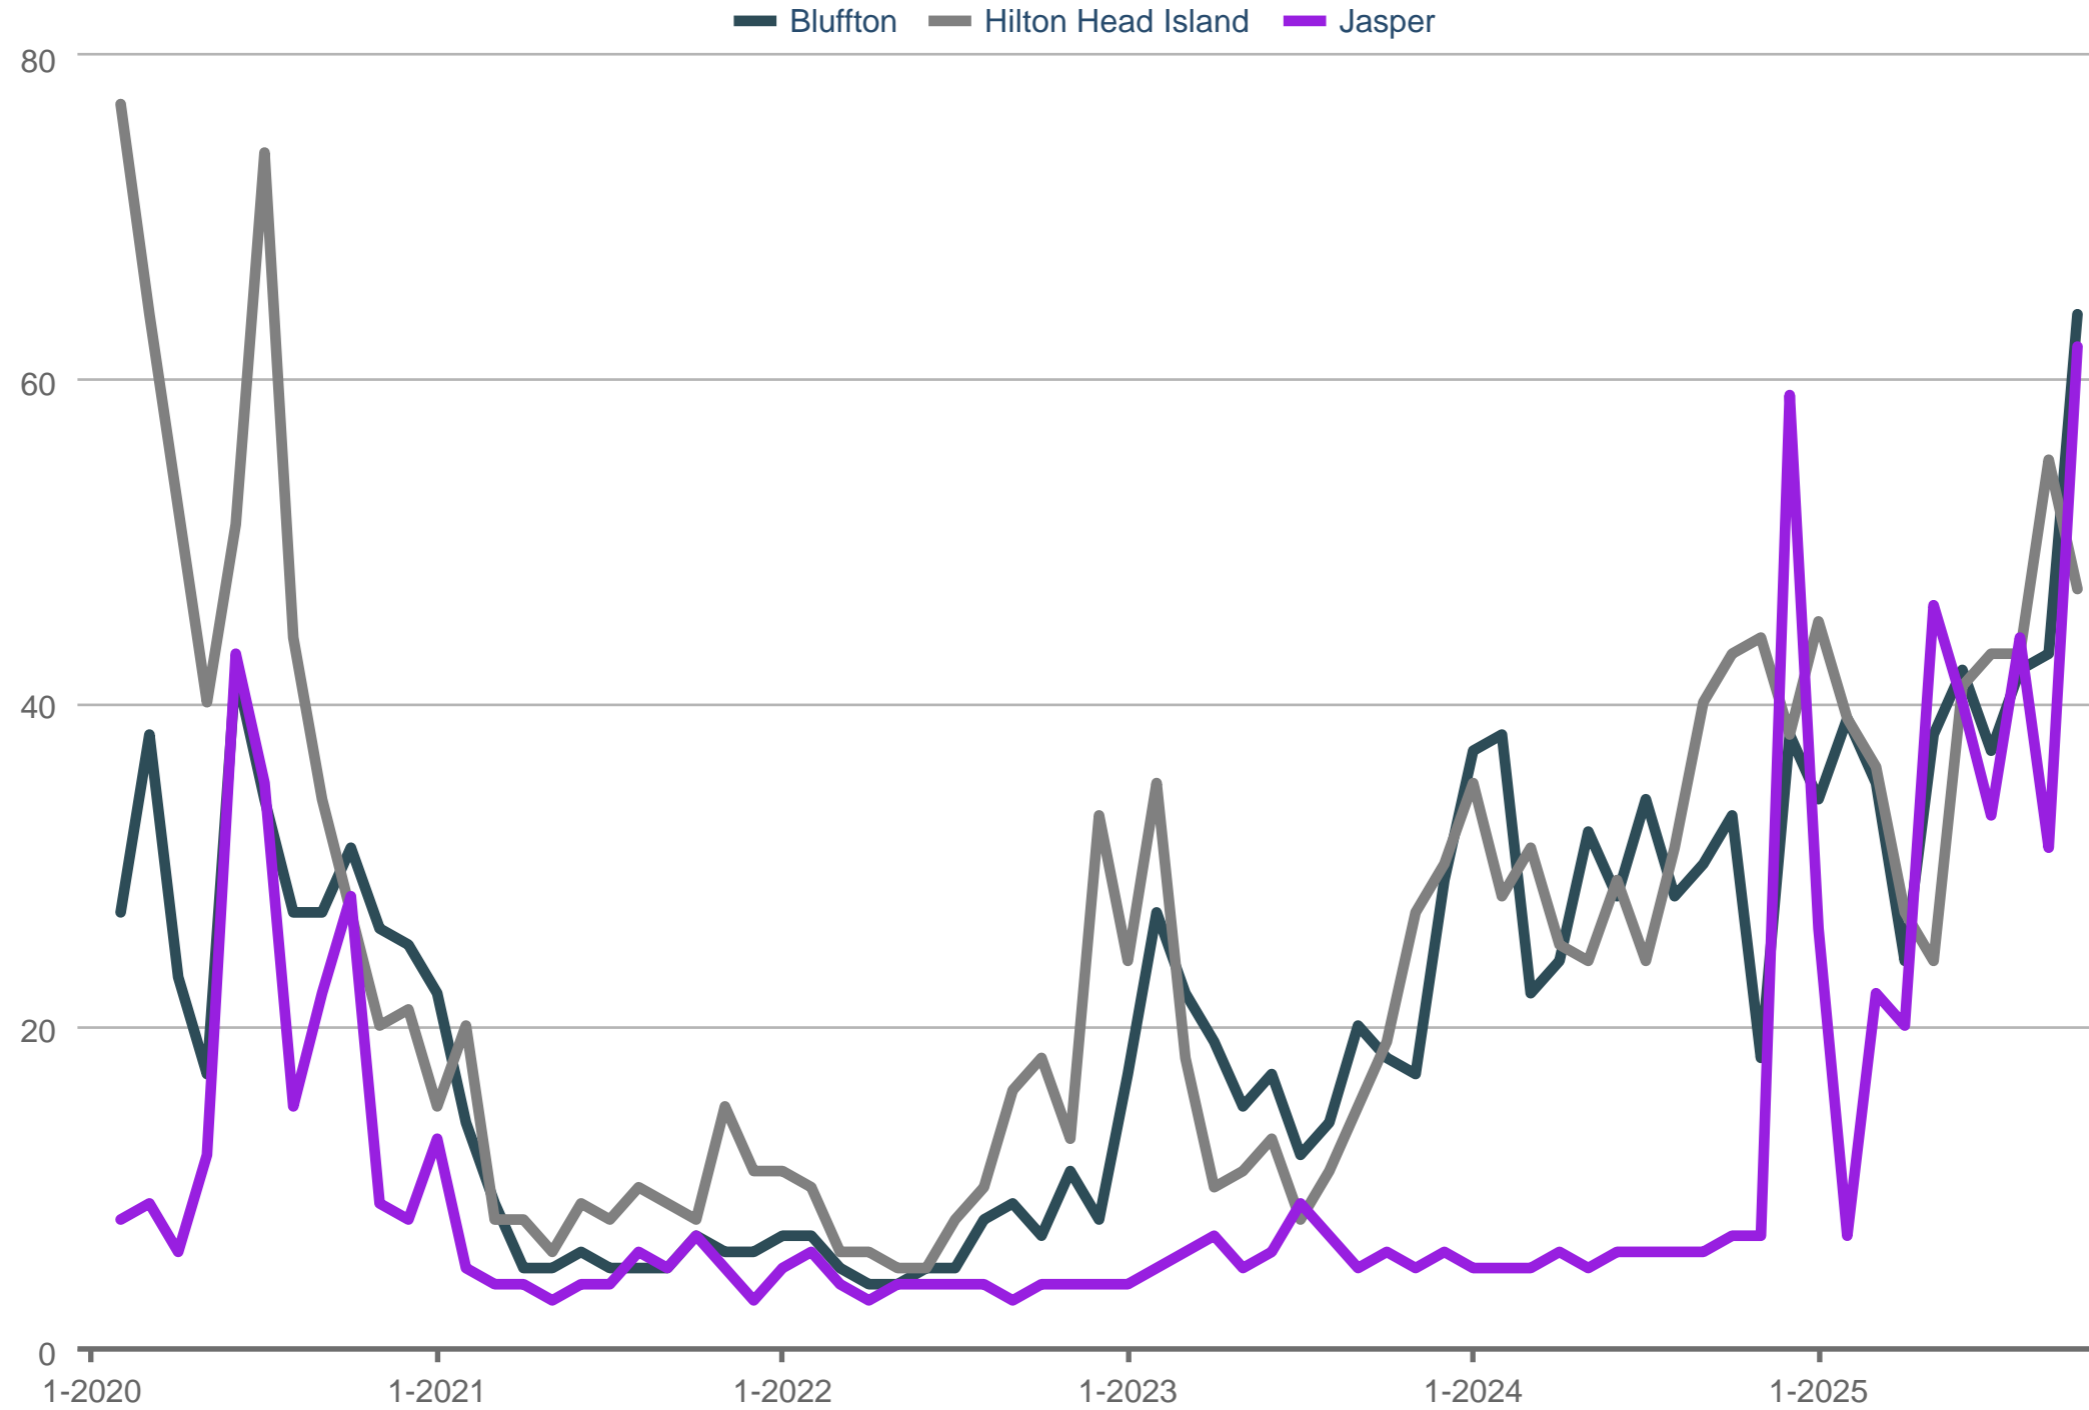

Median Days on Market

Bluffton & Hilton Head Island & Jasper

Each data point is one month of activity. Data is from November 7, 2025.